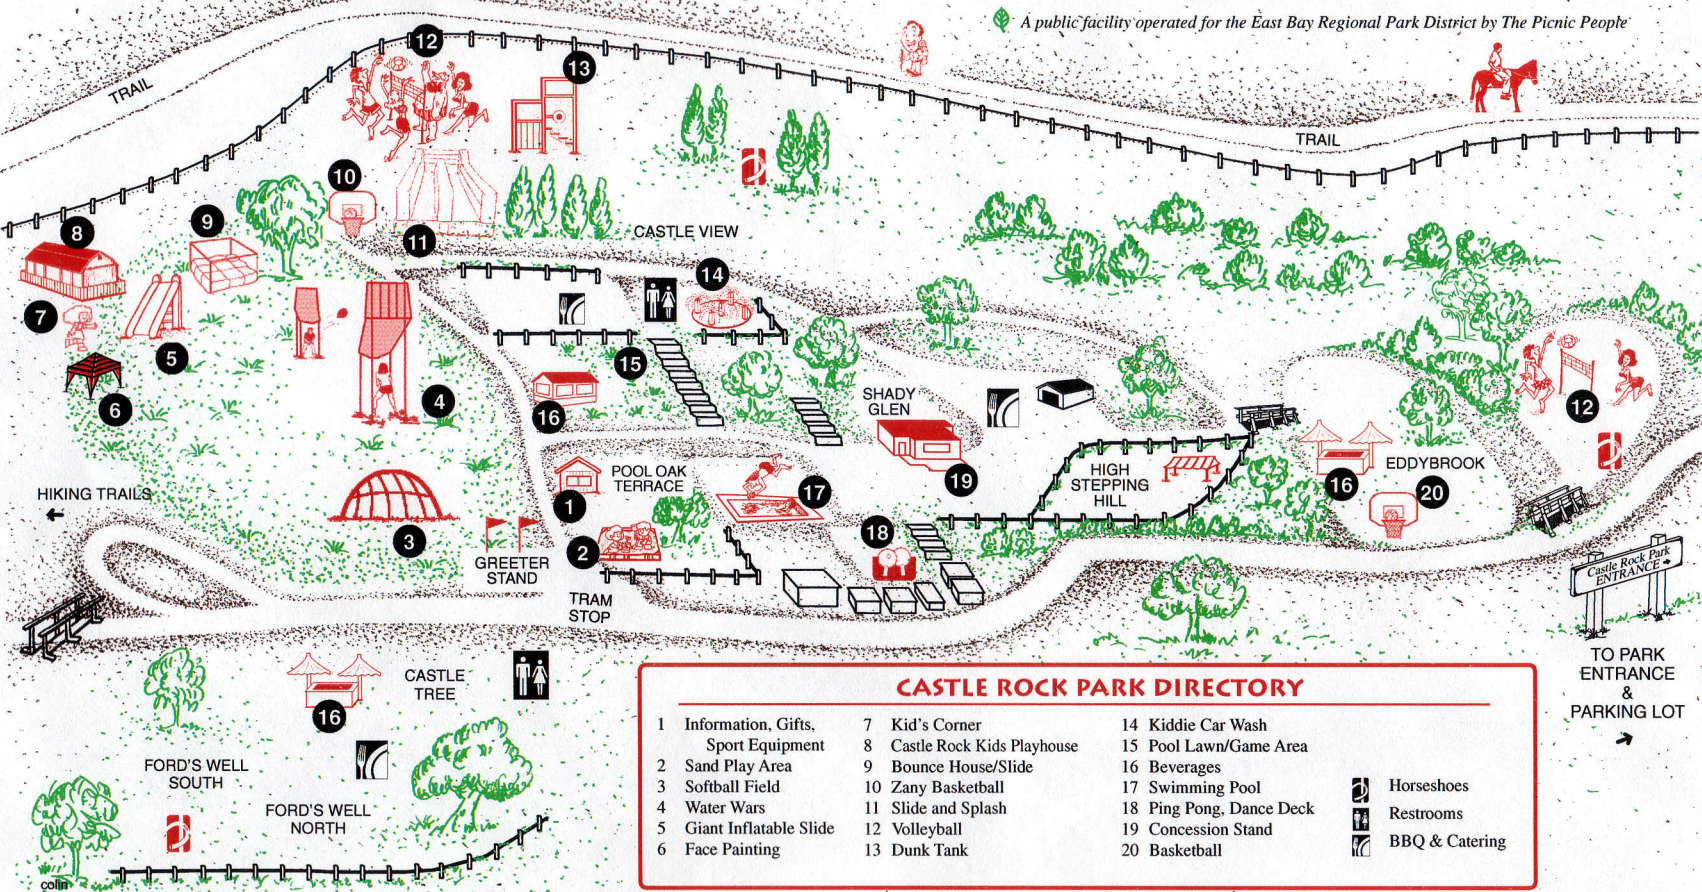

CASTLE ROCK PARK WALNUT CREEK

A public facility operated for the East Bay Regional Park District by The Picnic People

CASTLE ROCK PARK DIRECTORY

- | | | |
|---------------------------------------|------------------------------|--------------------------|
| 1 Information, Gifts, Sport Equipment | 7 Kid's Corner | 14 Kiddie Car Wash |
| 2 Sand Play Area | 8 Castle Rock Kids Playhouse | 15 Pool Lawn/Game Area |
| 3 Softball Field | 9 Bounce House/Slide | 16 Beverages |
| 4 Water Wars | 10 Zany Basketball | 17 Swimming Pool |
| 5 Giant Inflatable Slide | 11 Slide and Splash | 18 Ping Pong, Dance Deck |
| 6 Face Painting | 12 Volleyball | 19 Concession Stand |
| | 13 Dunk Tank | 20 Basketball |

-  Horseshoes
-  Restrooms
-  BBQ & Catering

TO PARK
ENTRANCE
&
PARKING LOT
➔